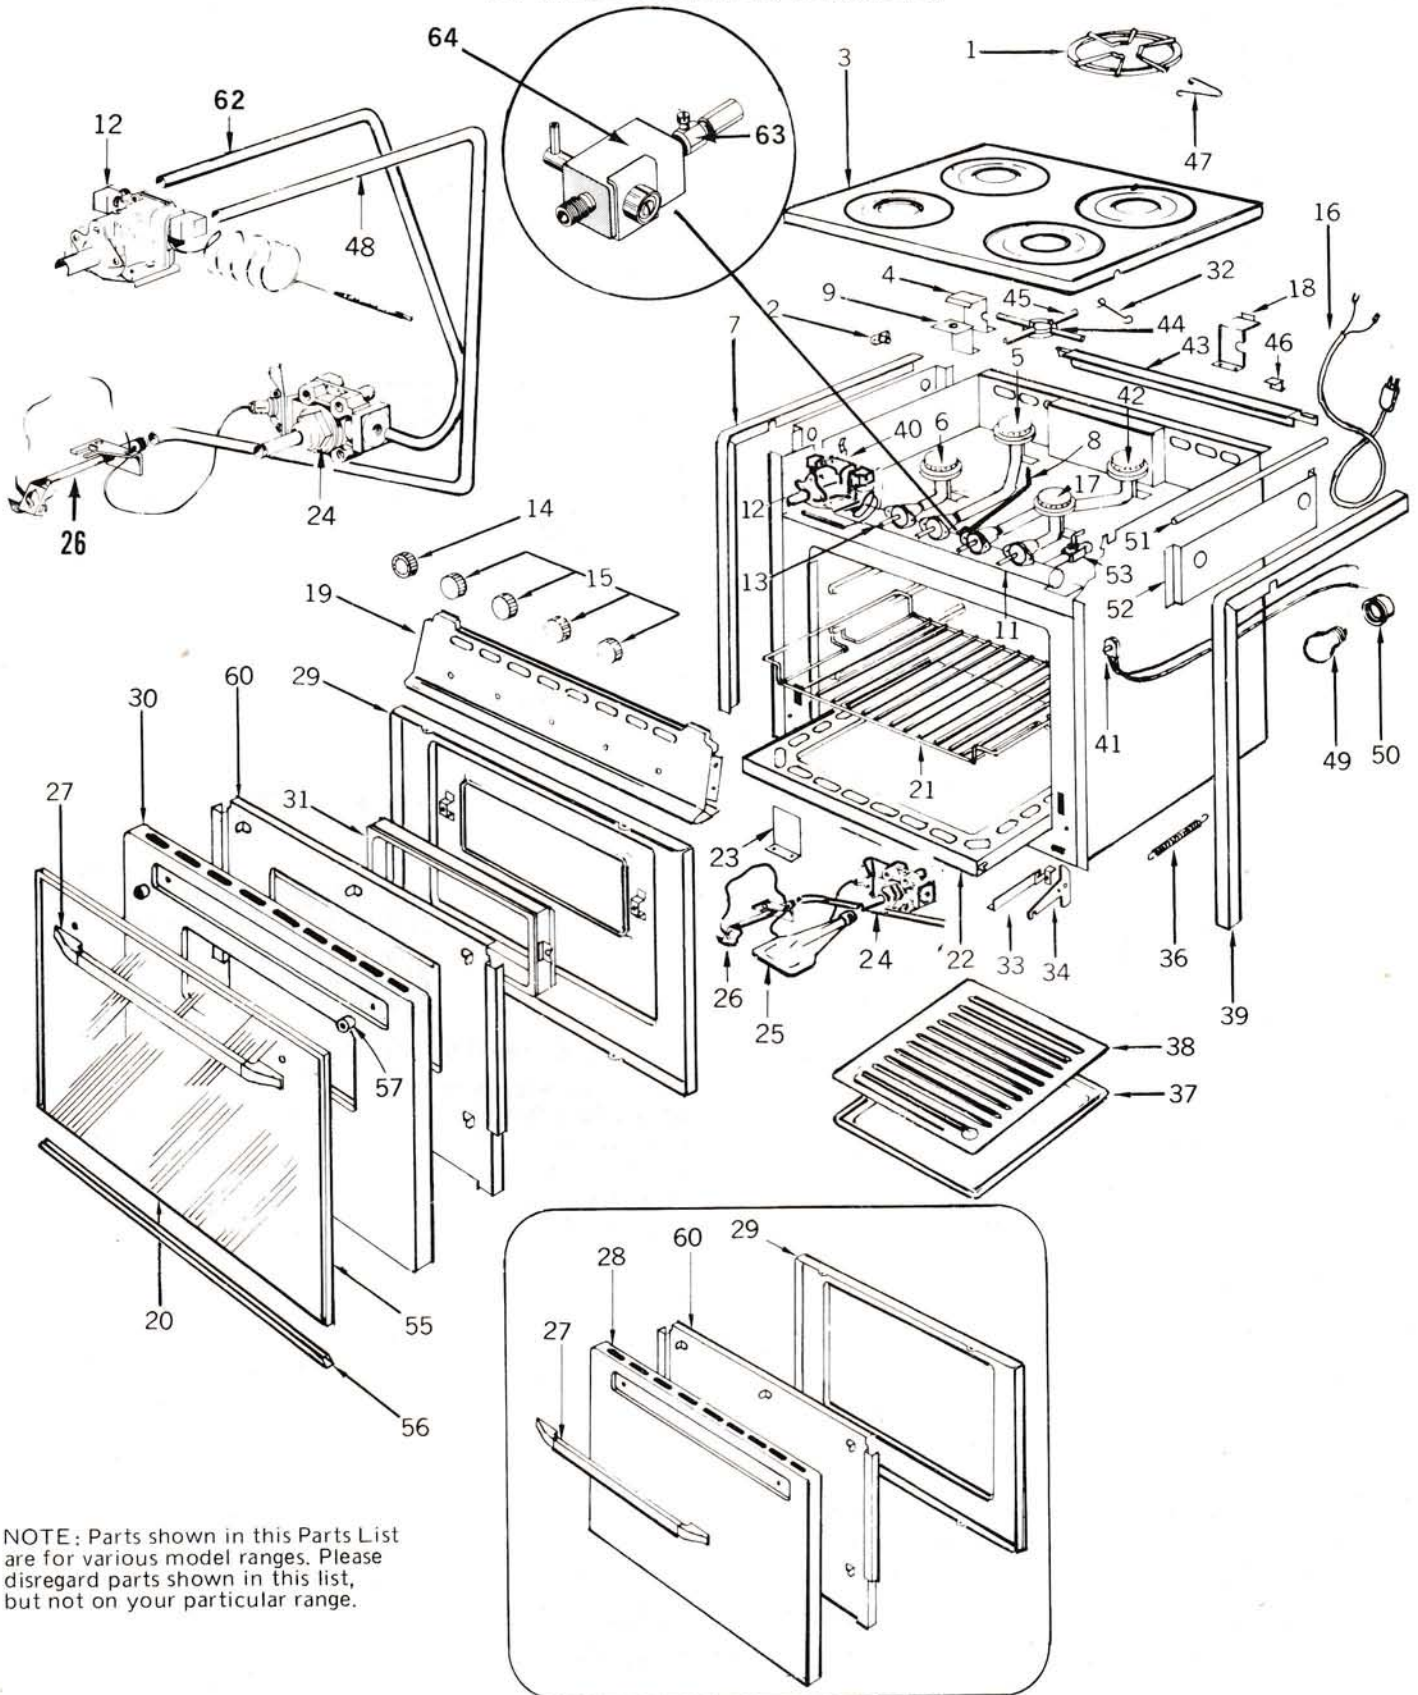

MAGIC CHEF

SERVICE PARTS LIST

RANGE SERIES BT22L-4

NOTE: Parts shown in this Parts List are for various model ranges. Please disregard parts shown in this list, but not on your particular range.

RANGE SERIES BT22L-4

KEY NO.	DESCRIPTION
1	Top grates
2	Tee nut (4)
3	Main Top
4	Top pilot shield
5	Left rear burner
6	Left front burner
7	Left side trim
8	Top pilot tube
9	Top pilot support
*10	Light switch shield
11	Manifold pipe
12	Thermostat
13	Top burner valve
14	Thermostat dial
15	Top burner knobs
16	Supply cord
17	Right front burner
18	Junction box
19	Manifold panel
20	Outside glass
21	Oven rack
22	Oven bottom
23	Broiler pan stop
24	Oven burner valve
25	Oven burner
—	Oven burner air shutter
26	Oven pilot
27	Oven door handle
28	Oven door panel
29	Oven door liner
30	Oven door panel (with window)
31	Window assembly
32	Flashtube hold down clip
33	Door hinge assembly R.H.
—	Door hinge assembly L.H.

KEY NO.	DESCRIPTION
34	Spring hinge arm
36	Door spring
**37	Broiler pan
**38	Broiler pan insert
39	Side trim—Right
40	Main top hold down clip
41	Oven light switch
42	Right rear burner
43	Flue deflector
44	Lighter cup assembly
45	Flash tube
46	Main top rear spring
47	Grate clip
48	Pilot tubing
49	Oven light bulb
50	Oven light receptacle
51	Oven light harness tubing
52	Heat shield
53	Shut off valve
54	Gas supply tubing
55	Upper glass frame
56	Lower glass frame
57	Nylon spacer
*58	Vertical door seal
*58	Horizontal door seal
*59	Vertical Door seal strap
*59	Vertical door seal strap
60	Insulation retainer
*61	Thermostat inlet fitting
62	Gas supply tubing
63	Pilot Filter
64	Pilot shut-off valve